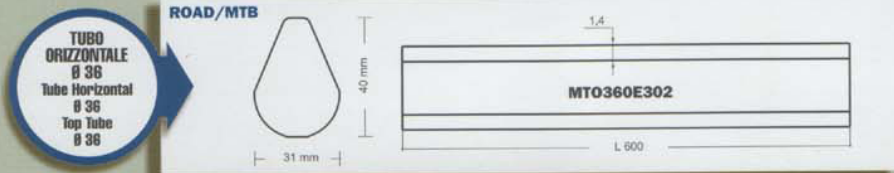

ROAD	Tubo progettato per telai strada Tube développée pour cadres route Tube designed for road frameset	MTB	Tubo progettato per telai Mtb Tube développée pour cadres VTT Tube designed for Mtb frameset	ROAD MTB	Tubo progettato per telai strada o Mtb Tube développée pour cadres route ou VTT Tube designed for road or Mtb frameset
-------------	---	------------	---	---------------------	---