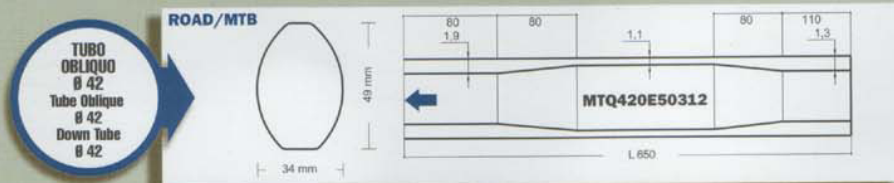

ROAD	Tubo progettato per telai strada Tube développée pour cadres route Tube designed for road frameset	MTB	Tubo progettato per telai Mtb Tube développée pour cadres VTT Tube designed for Mtb frameset	ROAD MTB	Tubo progettato per telai strada o Mtb Tube développée pour cadres route ou VTT Tube designed for road or Mtb frameset
-------------	---	------------	---	---------------------	---