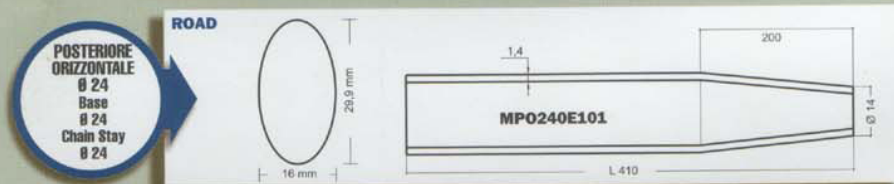

ROAD	Tubo progettato per telai strada Tube développée pour cadres route Tube designed for road frameset	MTB	Tubo progettato per telai Mtb Tube développée pour cadres VTT Tube designed for Mtb frameset	ROAD MTB	Tubo progettato per telai strada o Mtb Tube développée pour cadres route ou VTT Tube designed for road or Mtb frameset
-------------	---	------------	---	---------------------	---