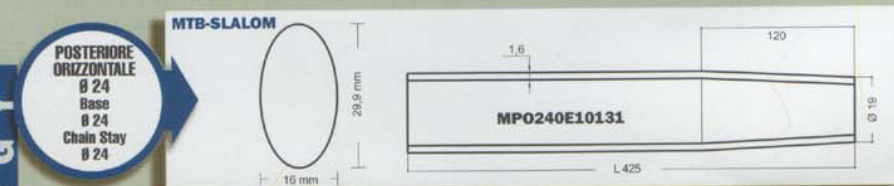

ROAD	Tubo progettato per telai strada Tube développée pour cadres route Tube designed for road frameset	MTB	Tubo progettato per telai Mtb Tube développée pour cadres VTT Tube designed for Mtb frameset	ROAD MTB	Tubo progettato per telai strada o Mtb Tube développée pour cadres route ou VTT Tube designed for road or Mtb frameset
-------------	---	------------	---	---------------------	---